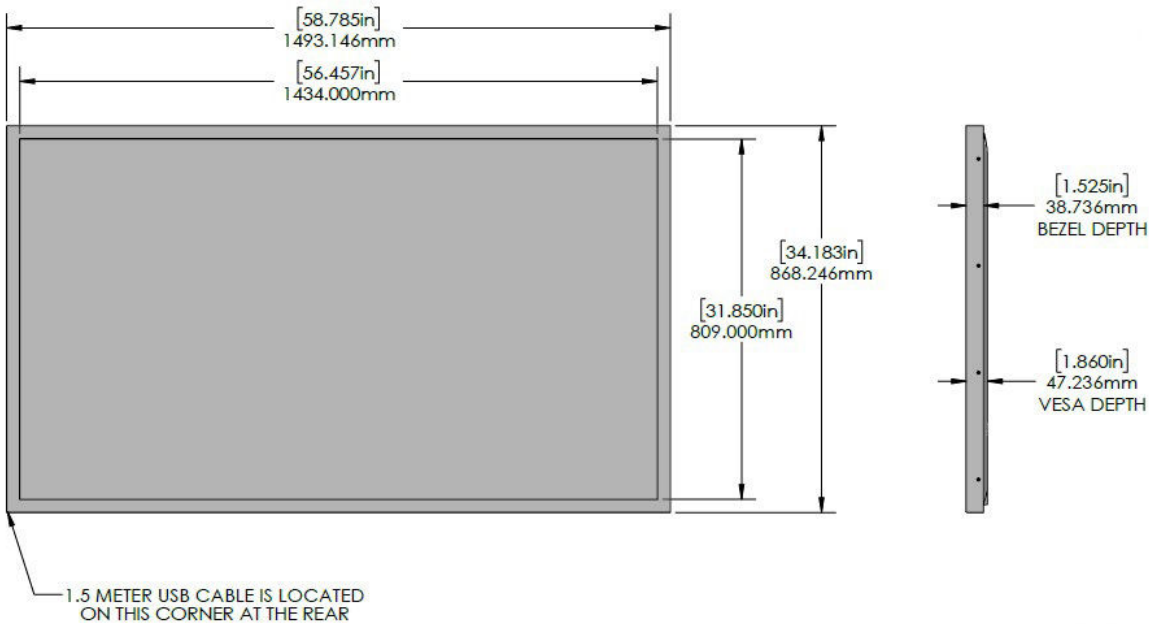

Our all-metal bezel construction, combined with high strength glass, adds considerable protection to the display, while also keeping your content crisp and bright.

SPECIFICATION	DETAIL			
<i>Product Name</i>	Touchscreen only	QB65C with Integrated Touchscreen	QH65C with Integrated Touchscreen	QM65C with Integrated Touchscreen
<i>Part Number</i>	TSI65NS17TACCZZ	TSI65PSYYTACCZZ	TSI65PSAJTACCZZ	TSI65PSYHTACCZZ
<i>Touchscreen Type</i>	Infrared			
<i>Number of Touch Points</i>	10 points simultaneous touch			
<i>Glass Type</i>	Clear Glass			
<i>Touchscreen Interface</i>	USB 2.0 Type A Male connector with 57" cable			
<i>Touchscreen Power</i>	USB 5VDC Maximum 1.5W			
<i>Touch Response Time</i>	≤8ms			
<i>Touch Accuracy</i>	+- 1mm			
<i>Minimum Touch Object Size</i>	6mm			
<i>Orientation Compatibility</i>	Landscape, Portrait			
<i>Brightness (w/touchscreen)</i>	N/A	310 nit	623 nit	445 nit
<i>Brightness (w/o touchscreen)</i>	N/A	350 nit	700 nit	500 nit
<i>Display Resolution</i>	3840 x 2160			
<i>Contrast Ratio</i>	4000:1			

Viewing Angle	178/178
Aspect Ratio	16:9
Video Inputs	HDMI 2.0 (3)
Audio Output	Stereo Mini Jack
Operating System Compatability	Microsoft® Windows®, Samsung® SoC, Google® Chrome®, Android®, Ma-cOS®, and many popular Linux® Distributions - <i>HID Compliant Compatability</i>
Display Power Supply	AC 100 - 240 V, 50/60 Hz
Display Power Consumption	TBD
Operating Temperature	0°~40° C
Humidity	10~80% Non-condensing
Integrated Dimensions (W x H x D)	58.78" x 34.18" x 1.86"
Viewable Area	56.45" x 31.85"
Integrated Display Weight	100.9 lbs.
Packaged Weight	TBD
VESA Pattern	400 x 300 mm
Recommended Duty Cycle	QB: 16/7 \\\ QH and QM: 24/7
Service and Support	3 Year Repair & Return Warranty
In the Box	Integrated Touchscreen Display, Quick Setup Guide, Warranty Card, Power Cord, Remote Controller, Batteries