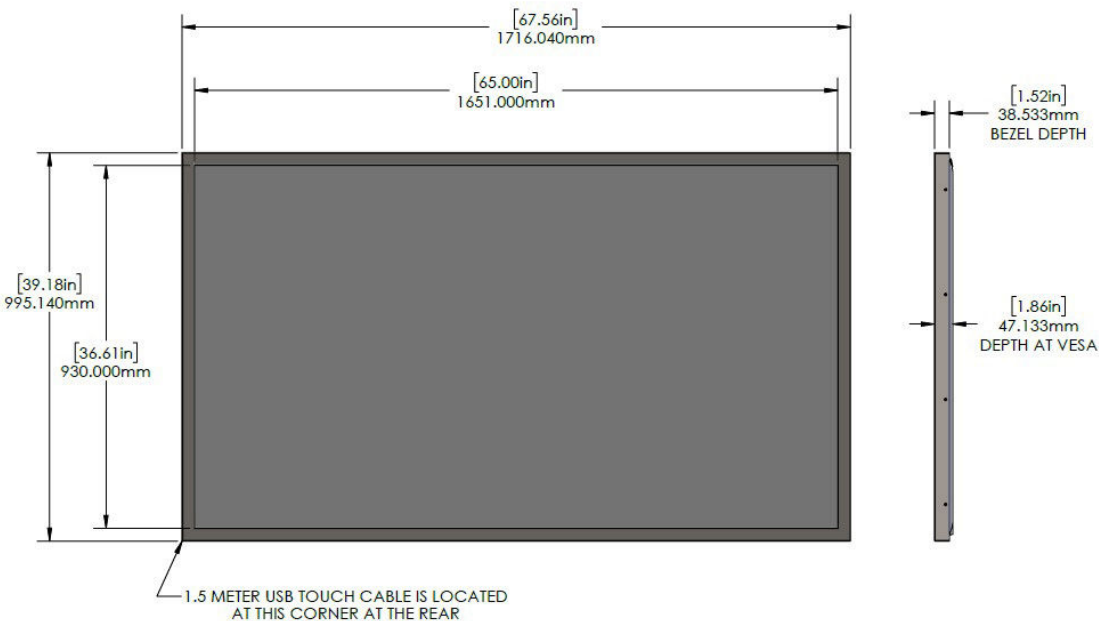

Our all-metal bezel construction, combined with high strength glass, adds considerable protection to the display, while also keeping your content crisp and bright.

SPECIFICATION	DETAIL			
<i>Product Name</i>	Touchscreen only	QB75C with Integrated Touchscreen	QH75C with Integrated Touchscreen	QM75C with Integrated Touchscreen
<i>Part Number</i>	TSI75NS17TACCZZ	TSI75PSYXTACCZZ	TSI75PSAKTACCZZ	TSI75PSYJTACCZZ
<i>Touchscreen Type</i>	Infrared			
<i>Number of Touch Points</i>	10 points simultaneous touch			
<i>Glass Type</i>	Clear Glass			
<i>Touchscreen Interface</i>	USB 2.0 Type A Male connector with 57" cable			
<i>Touchscreen Power</i>	USB 5VDC Maximum 1.5W			
<i>Touch Response Time</i>	≤8ms			
<i>Touch Accuracy</i>	+- 1mm			
<i>Minimum Touch Object Size</i>	6mm			
<i>Orientation Compatibility</i>	Landscape, Portrait			
<i>Brightness (w/touchscreen)</i>	N/A	310 nit	623 nit	445 nit
<i>Brightness (w/o touchscreen)</i>	N/A	350 nit	700 nit	500 nit
<i>Display Resolution</i>	3840 x 2160			
<i>Contrast Ratio</i>	4000:1			

Viewing Angle	178/178
Aspect Ratio	16:9
Video Inputs	HDMI 2.0 (3)
Audio Output	Stereo Mini Jack
Operating System Compatability	Microsoft® Windows®, Samsung® SoC, Google® Chrome®, Android®, Ma-cOS®, and many popular Linux® Distributions - <i>HID Compliant Compatability</i>
Display Power Supply	AC 100 - 240 V, 50/60 Hz
Display Power Consumption	TBD
Operating Temperature	0°~40° C
Humidity	10~80% Non-condensing
Integrated Dimensions (W x H x D)	67.56" x 39.18" x 1.86"
Viewable Area	65" x 36.61"
Integrated Display Weight	133.9 lbs.
Packaged Weight	TBD
VESA Pattern	400 x 400 mm
Recommended Duty Cycle	QB: 16/7 \ \ \ QH and QM: 24/7
Service and Support	3 Year Repair & Return Warranty
In the Box	Integrated Touchscreen Display, Quick Setup Guide, Warranty Card, Power Cord, Remote Controller, Batteries